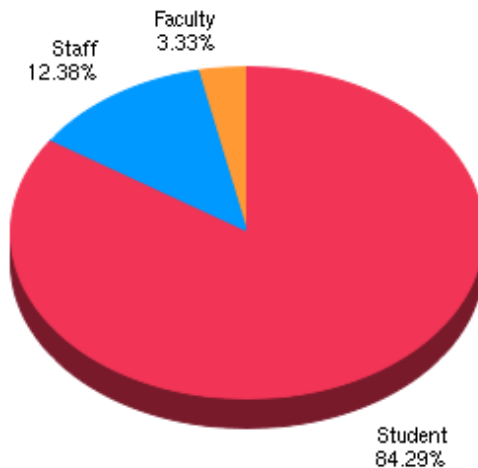

Downtown OneCard

April 06, 2009

1. How are you affiliated with Mansfield University?

Item	Count	Percent %
Student	177	84.29%
Staff	26	12.38%
Faculty	7	3.33%

Total responses to this question: 210

2. Rank the following RESTAURANTS in the order that

Table 1 of 2	Value	1	2	3	4	5	6	7	8	9
#0	Papa V's Pizzeria & Resturant	79	40	21	16	7	9	5	4	5
#1	American Truck Stop & Resturant	4	12	6	19	6	9	11	20	15
#2	Black Swan Cafe	5	6	14	10	15	18	18	15	17
#3	Gramma's Kitchen	21	39	34	18	20	15	16	16	10
#4	Eddies Truck Stop	6	9	16	7	16	15	22	27	30
#5	Changos	29	13	17	20	22	22	15	8	19
#6	Mark's Brother's Resturant	17	18	23	19	28	12	18	18	15
#7	West Lounge	4	10	9	12	13	21	27	17	22
#8	The Wrens Nest	5	8	10	19	26	16	19	26	20
#9	Cast n Crew	20	24	19	27	23	22	10	11	17
#10	Lambs Creek Food & Spirits	4	11	14	21	13	23	27	23	21
#11	Mr. Stirfry Chinese	14	17	24	17	18	22	18	17	14