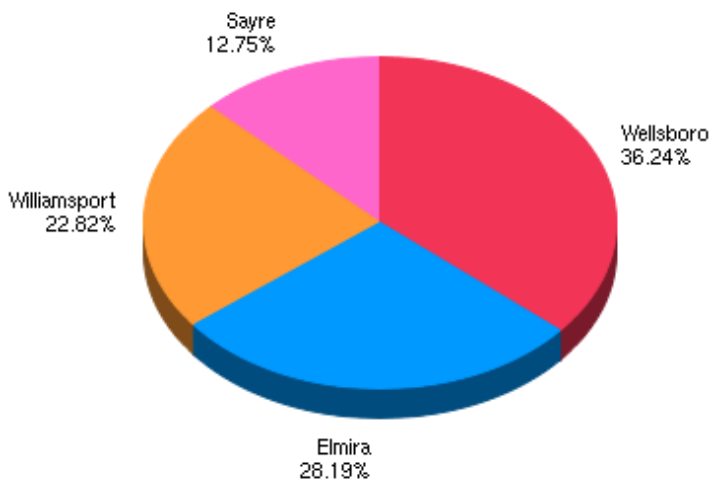

Total responses to this question: 207

9. Rank the following OTHERS in the order that

Value	1	2	3	4	5	Average Rank
Main Twist Ice Cream	100	57	24	9	17	2.0
Trinidad Tan	25	18	24	39	99	3.8
Ten West Espresso	2	23	83	76	20	3.4
Night & Day Coffee Cafe	71	82	30	16	6	2.0
Mansfield Embroidery	9	24	43	65	64	3.7

Total responses to this question: 208

10. Would you like to use your Mansfield University OneCard and Mountie Money in other locations?

Check all that apply.

Item	Count	Percent %
Wellsboro	162	85.26%
Elmira	126	66.32%
Williamsport	102	53.68%
Sayre	57	30.00%